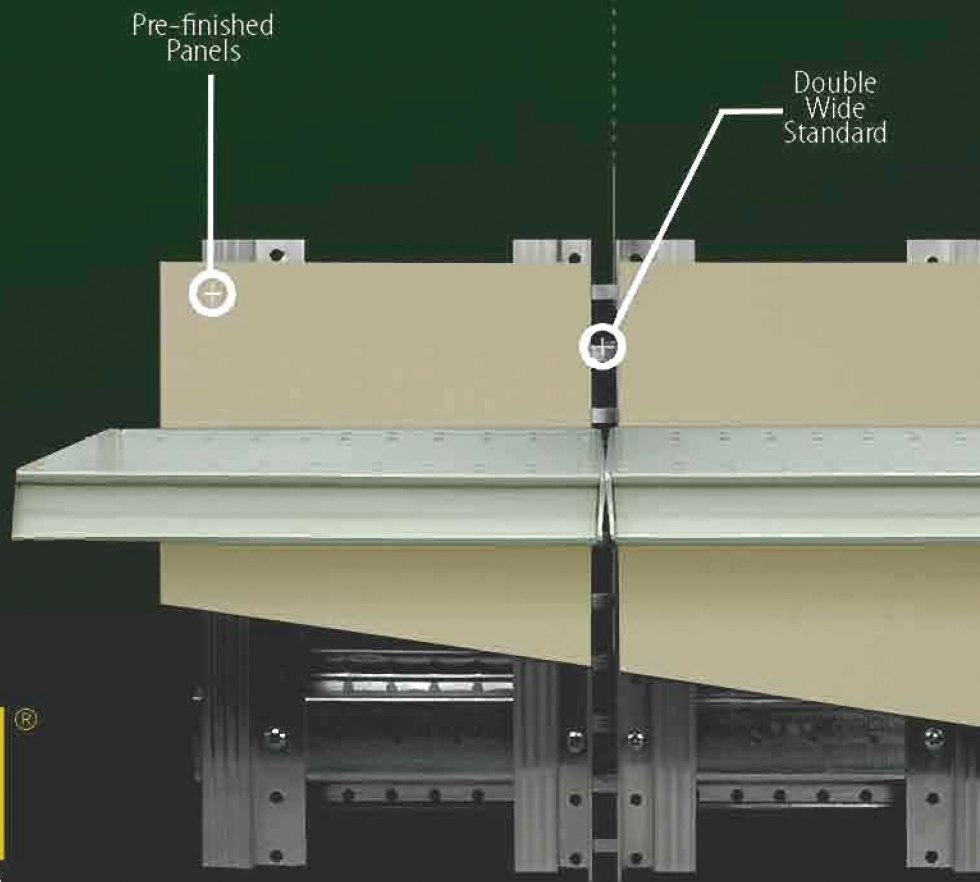

THE LATEST INNOVATIONS FROM PAZWALL

Introducing two new components for 2014! End Trim Standard & Double Wide Standard

**The new End Trim Standard
provides maximum display
with a finished look**

**Pazwall's patented technology
guarantees exact spacing for
your display hardware**

**The new
Double-Wide Standard**

pazwall[®]
BY PAZ SYSTEMS INC

140 Florida st.,
Farmingdale, NY 11735
p. 631.420.5959
f. 631.420.6948