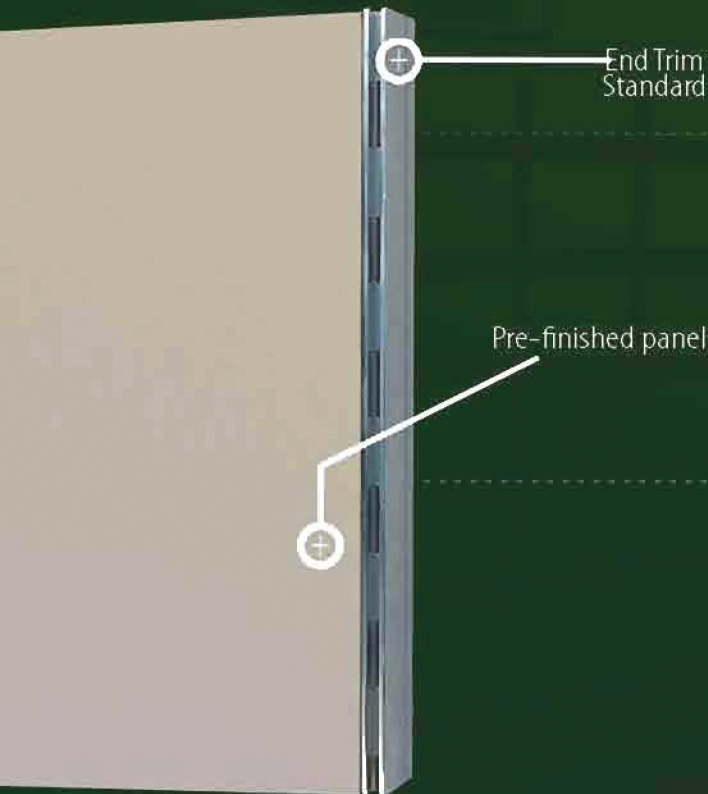

THE LATEST INNOVATIONS FROM PAZWALL

Introducing two new components for 2014! End Trim Standard & Double Wide Standard

**The new End Trim Standard
provides maximum display
with a finished look**

**Pazwall's patented technology
guarantees exact spacing for
your display hardware**

**The new
Double-Wide Standard**

pazwall[®]
BY PAZ SYSTEMS INC

140 Florida st.,
Farmingdale, NY 11735
p. 631.420.5959
f. 631.420.6948